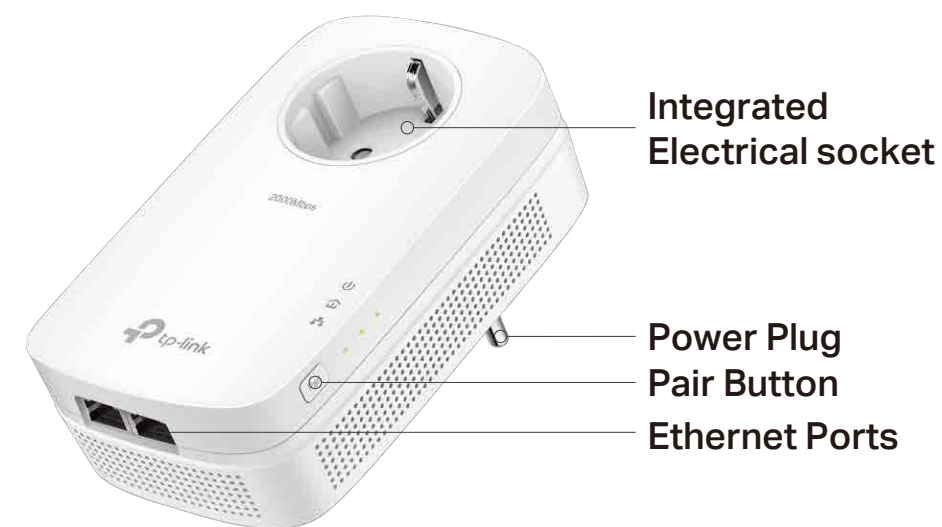

Internet from Any Outlet

The AV2000 2-port Gigabit Passthrough Powerline Starter Kit brings internet to any area with a power outlet using your home's electrical wiring.

Features

Speed

- **Ultra-fast Powerline Speed** – HomePlug AV2 standard compliant, high-speed data transfer rate of up to 2000Mbps, ideal for Ultra HD streaming and online gaming
- **Multiple Gigabit Ports** – 2 Gigabit Ethernet Ports allow your TVs, game consoles or PCs to connect to the Internet at high speeds

Energy Saving

- **Power Save** – Power Saving Mode helps reducing power consumption by up to 85%

Security

- **Pair Button** – 128-bit AES encryption easily at a push of "Pair" Button

Specifications

Hardware

- Plug Type: EU
- Standards and Protocols: HomePlug AV2, HomePlug AV, IEEE 1901, IEEE 802.3, IEEE 802.3u, IEEE 802.3ab
- Range: Up to 300 meters/1000 feet over existing electrical wiring
- Button: Pair Button
- LED Indicator: Power, Powerline, Ethernet
- Item Dimensions (W x D x H): 5.2×2.8×1.7 in. (131 × 72 × 42 mm)
- Transmission Speeds: Powerline: up to 2000 Mbps, Ethernet: 10/100/1000 Mbps
- Power Consumption: Maximum: 5.8 W Standby: 0.5 W